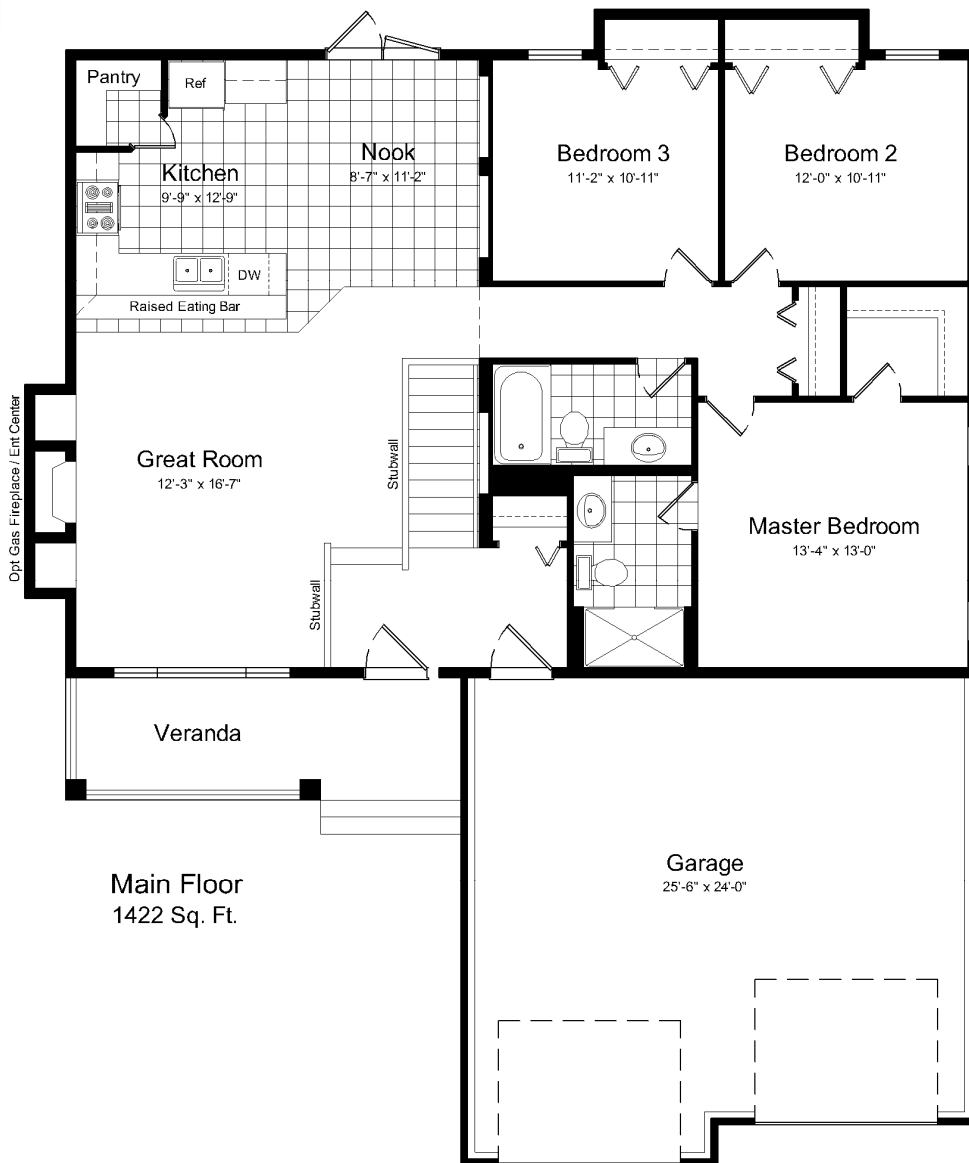

THE STANLEY

Contact your Century West Homes representative for pricing and available upgrade information

Century West Homes is committed to innovative design and continued product research; therefore, plans and specifications are subject to change without notice. This plan is published by Century West homes Ltd. Dimensions shown are approximate. Reproduction of this plan in whole or in part, in any form, is prohibited without permission of Century West Homes Ltd.