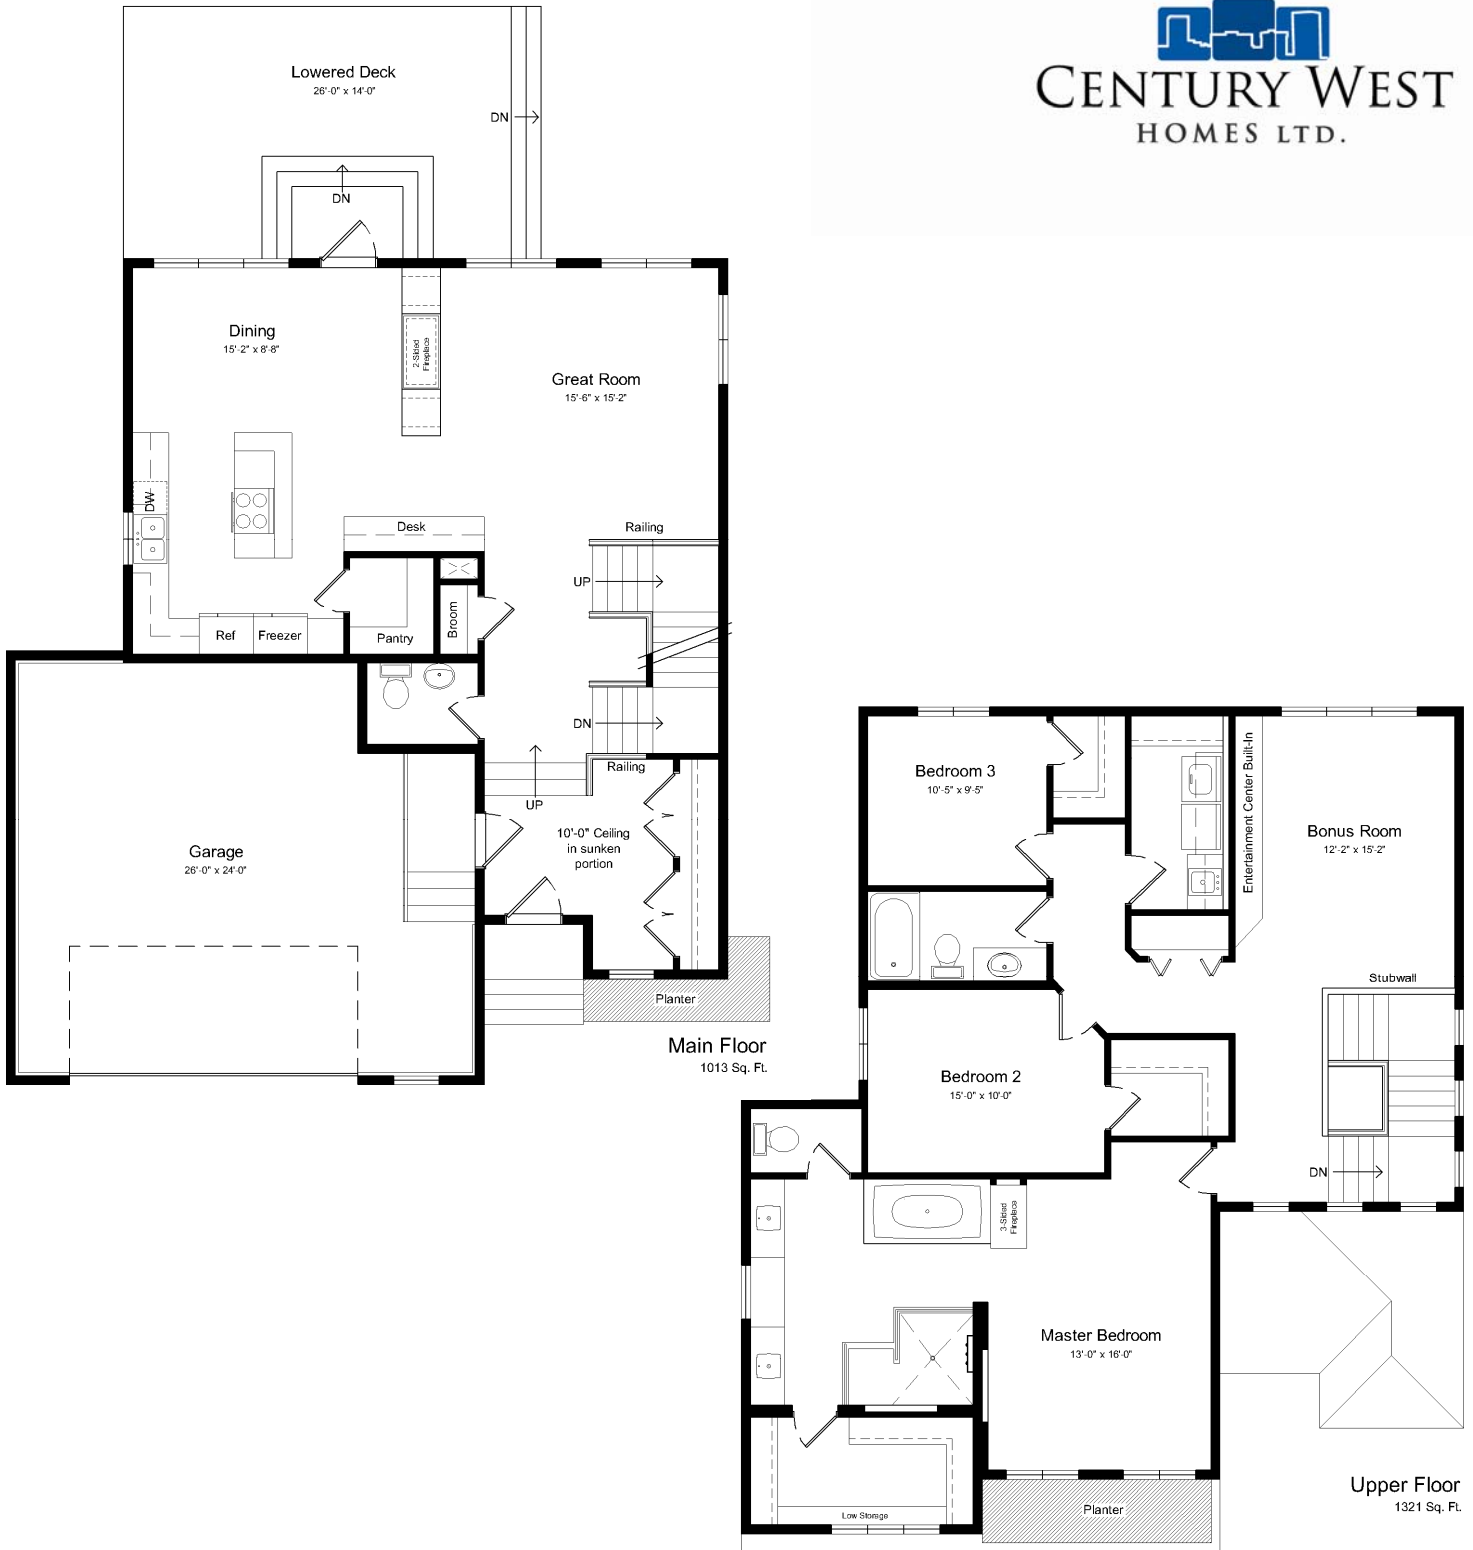

ARTISTIC REPRESENTATION
METROPOLITAN SERIES

THE RIVENDELL – 3316 VALLEY GREEN WAY

2334 SQ. FT.
3 BEDROOMS PLUS BONUS ROOM – 2.5 BATHS
OPEN CONCEPT LAYOUT
SUNKEN FOYER
FINISHED BASEMENT
ENERGY STAR CERTIFIED

1. FOR MORE INFO

Century West Homes
Ph: 306.522.1062
www.centurywesthomes.com

THE RIVENDELL – 3316 VALLEY GREEN WAY

Century West Homes is committed to innovative design and continued product research; therefore, plans and specifications are subject to change without notice. This plan is published by Century West homes Ltd. Dimensions shown are approximate. Reproduction of this plan in whole or in part, in any form, is prohibited without permission of Century West Homes Ltd.